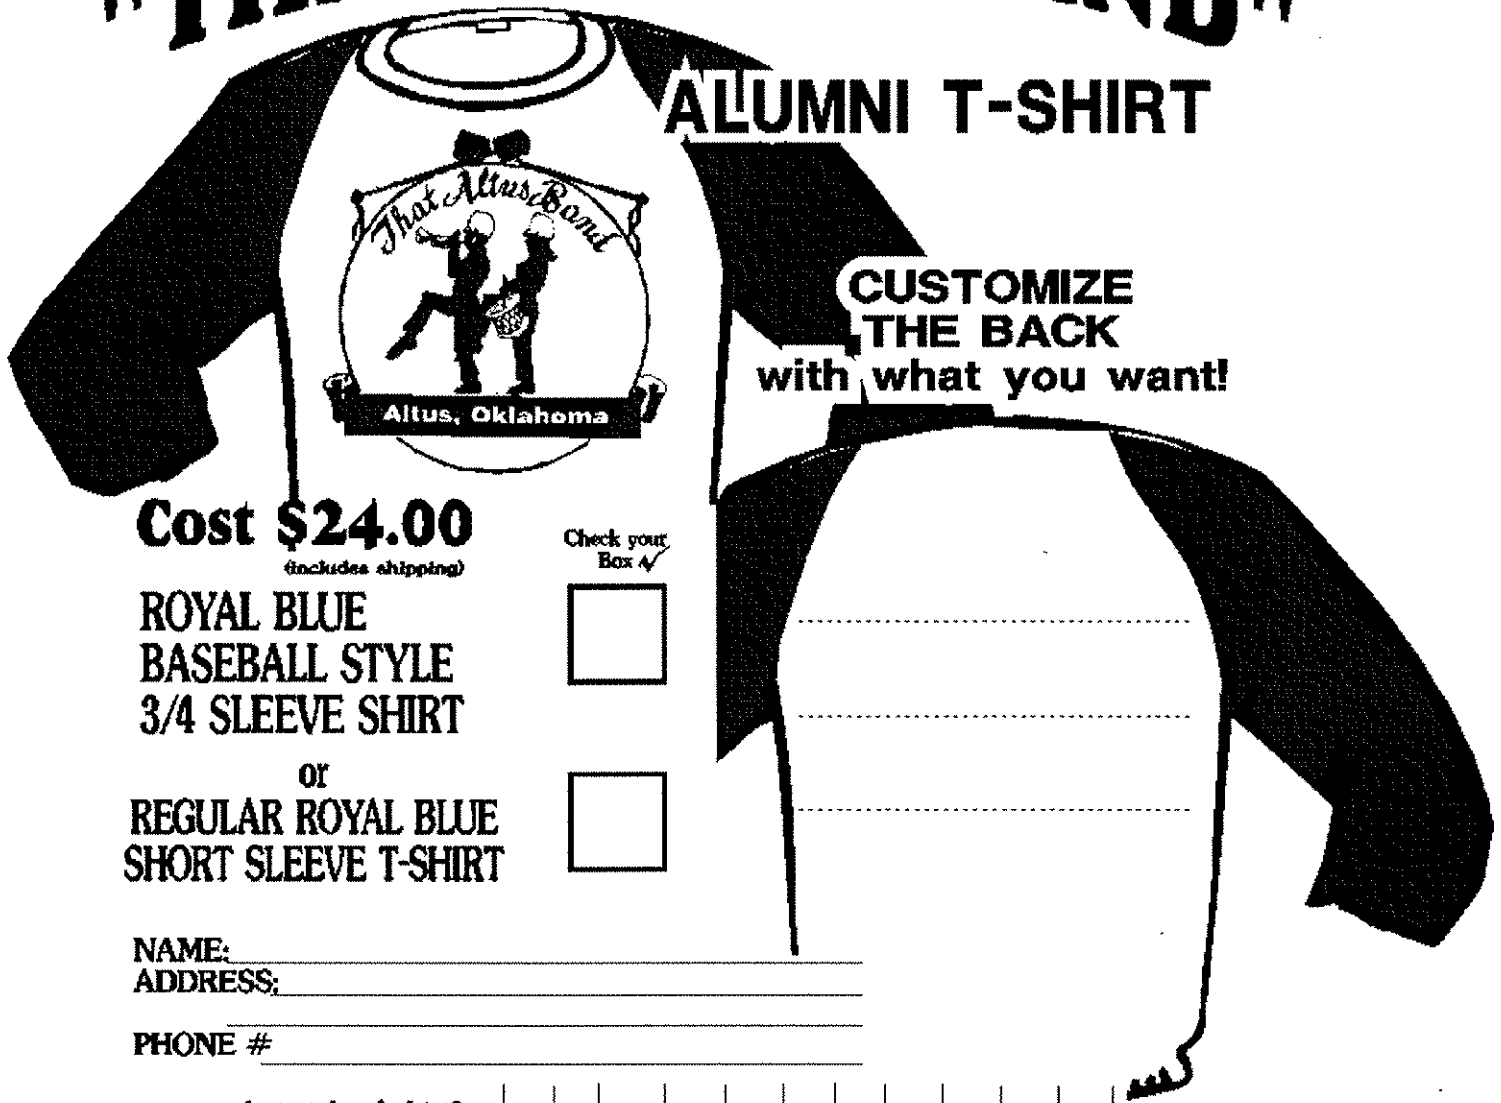

# "THAT ALTUS BAND"

## ALUMNI T-SHIRT

**CUSTOMIZE  
THE BACK**  
with what you want!

**Cost \$24.00**  
(includes shipping)

**ROYAL BLUE  
BASEBALL STYLE  
3/4 SLEEVE SHIRT**

Check your  
Box

or  
**REGULAR ROYAL BLUE  
SHORT SLEEVE T-SHIRT**